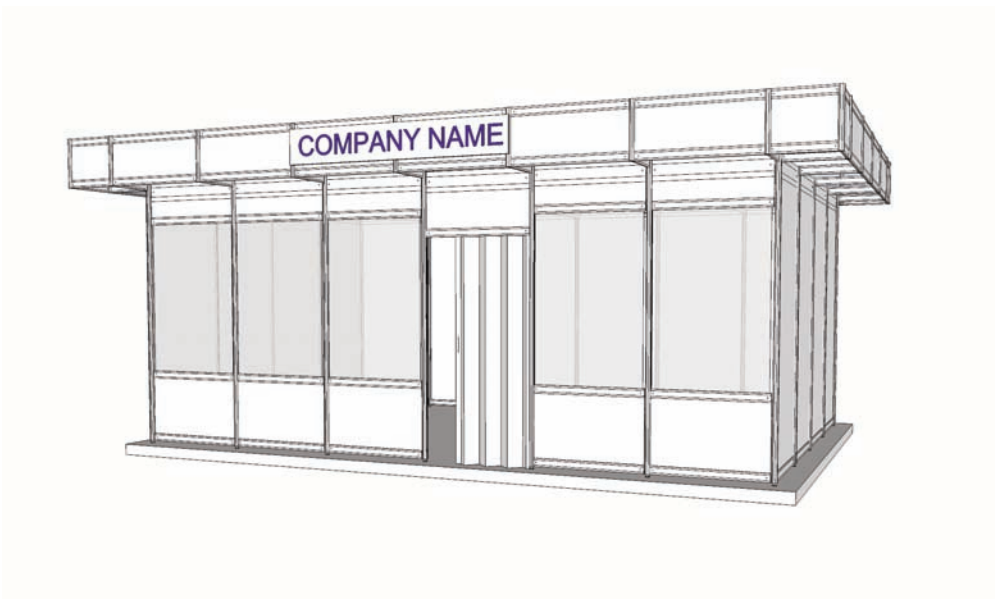

Cod: 01

Renting Indoor Standard Stand

- Walls on the outline (except the opened sides) from panels and modular structure (L panel = 1 m / H panel = 2,5 m / open H = 2,3 m)
- Carpet – one use only
- Fascia board with company name, on the open sides of the stand
- Electrical connection 230V/3kW.
- The stand also includes 1 sqm office (with 1 curtain, 1 panel, 1 clothes hanger).

Cod: 02

Renting Stand EXTRA

The equipment of this stand are the following:

- Walls on the outline (except the open sides) from panels and modular structure (L panou=1 m / H=3,5 m / H liber =2,3m)
- Single use carpet
- Office with folding door
- Table with 4 chairs
- Clothes hanger, trash bin
- Lighting system: spotlights
- Electrical connection 230V/3kW
- Full color print on adhesive paper

*) personalized offer depending on area

Cod: 05

Renting Stand PREMIUM

The equipment of this stand are the following

- Building system: white double chipboard melamine
- White chipboard floor
- Round table with 4 chairs
- Full color print on adhesive paper
- White leaflets display
- Clothes hanger, trash bin
- Ornamental plants
- Electrical connection 230V/3kW

*) personalized offer depending on area

Cod: 06

Renting Outdoor Standard Stand

- Walls on the outline, platform/stage, roof
- Carpet – one use only
- Fascia board with company name, on the main side of the booth
- Power panel 230V/3kW
- 1 table, 3 chairs, 1 garbage bin, 1 spotlights/4sqm, 1 plug
- The stand also includes 1 sqm office (with 1 curtain, 1 pannel, 1 clothes hanger)