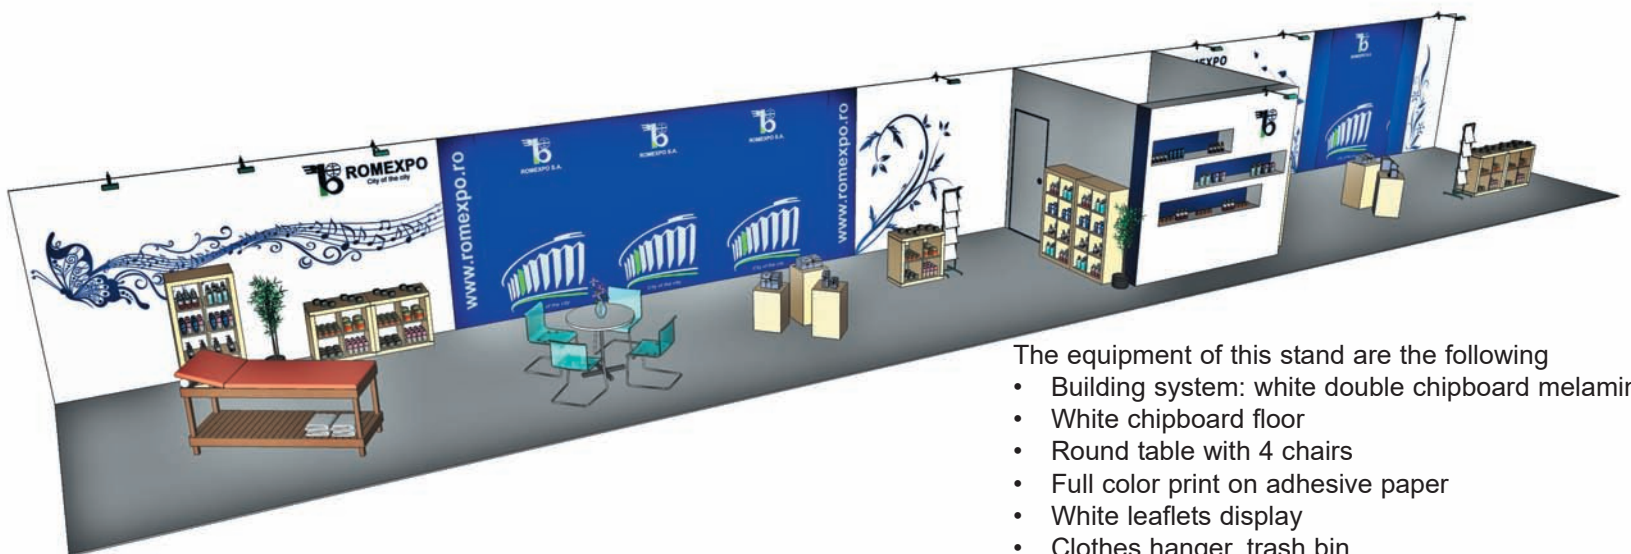

Cod: 01

Renting Indoor Standard Stand

- Walls on the outline (except the opened sides) from panels and modular structure (L panel = 1 m / H panel = 2,5 m / open H = 2,3 m)
- Carpet – one use only
- Fascia board with company name, on the open sides of the stand
- Electrical connection 230V/3kW.
- The stand also includes 1 sqm office (with 1 curtain, 1 panel, 1 clothes hanger).

Cod: 02

Renting Stand EXTRA

The equipment of this stand are the following:

- Walls on the outline (except the open sides) from panels and modular structure (L panou=1 m / H=3,5 m / H liber =2,3m)
- Single use carpet
- Office with folding door
- Table with 4 chairs
- Clothes hanger, trash bin
- Lighting system: spotlights
- Electrical connection 230V/3kW
- Full color print on adhesive paper

*) personalized offer depending on area

Cod: 05

Renting Stand PREMIUM

The equipment of this stand are the following

- Building system: white double chipboard melamine
- White chipboard floor
- Round table with 4 chairs
- Full color print on adhesive paper
- White leaflets display
- Clothes hanger, trash bin
- Ornamental plants
- Electrical connection 230V/3kW

*) personalized offer depending on area

Cod: 06

Renting Outdoor Standard Stand

- Walls on the outline, platform/stage, roof
- Carpet – one use only
- Fascia board with company name, on the main side of the booth
- Power panel 230V/3kW
- 1 table, 3 chairs, 1 garbage bin, 1 spotlights/4sqm, 1 plug
- The stand also includes 1 sqm office (with 1 curtain, 1 pannel, 1 clothes hanger)